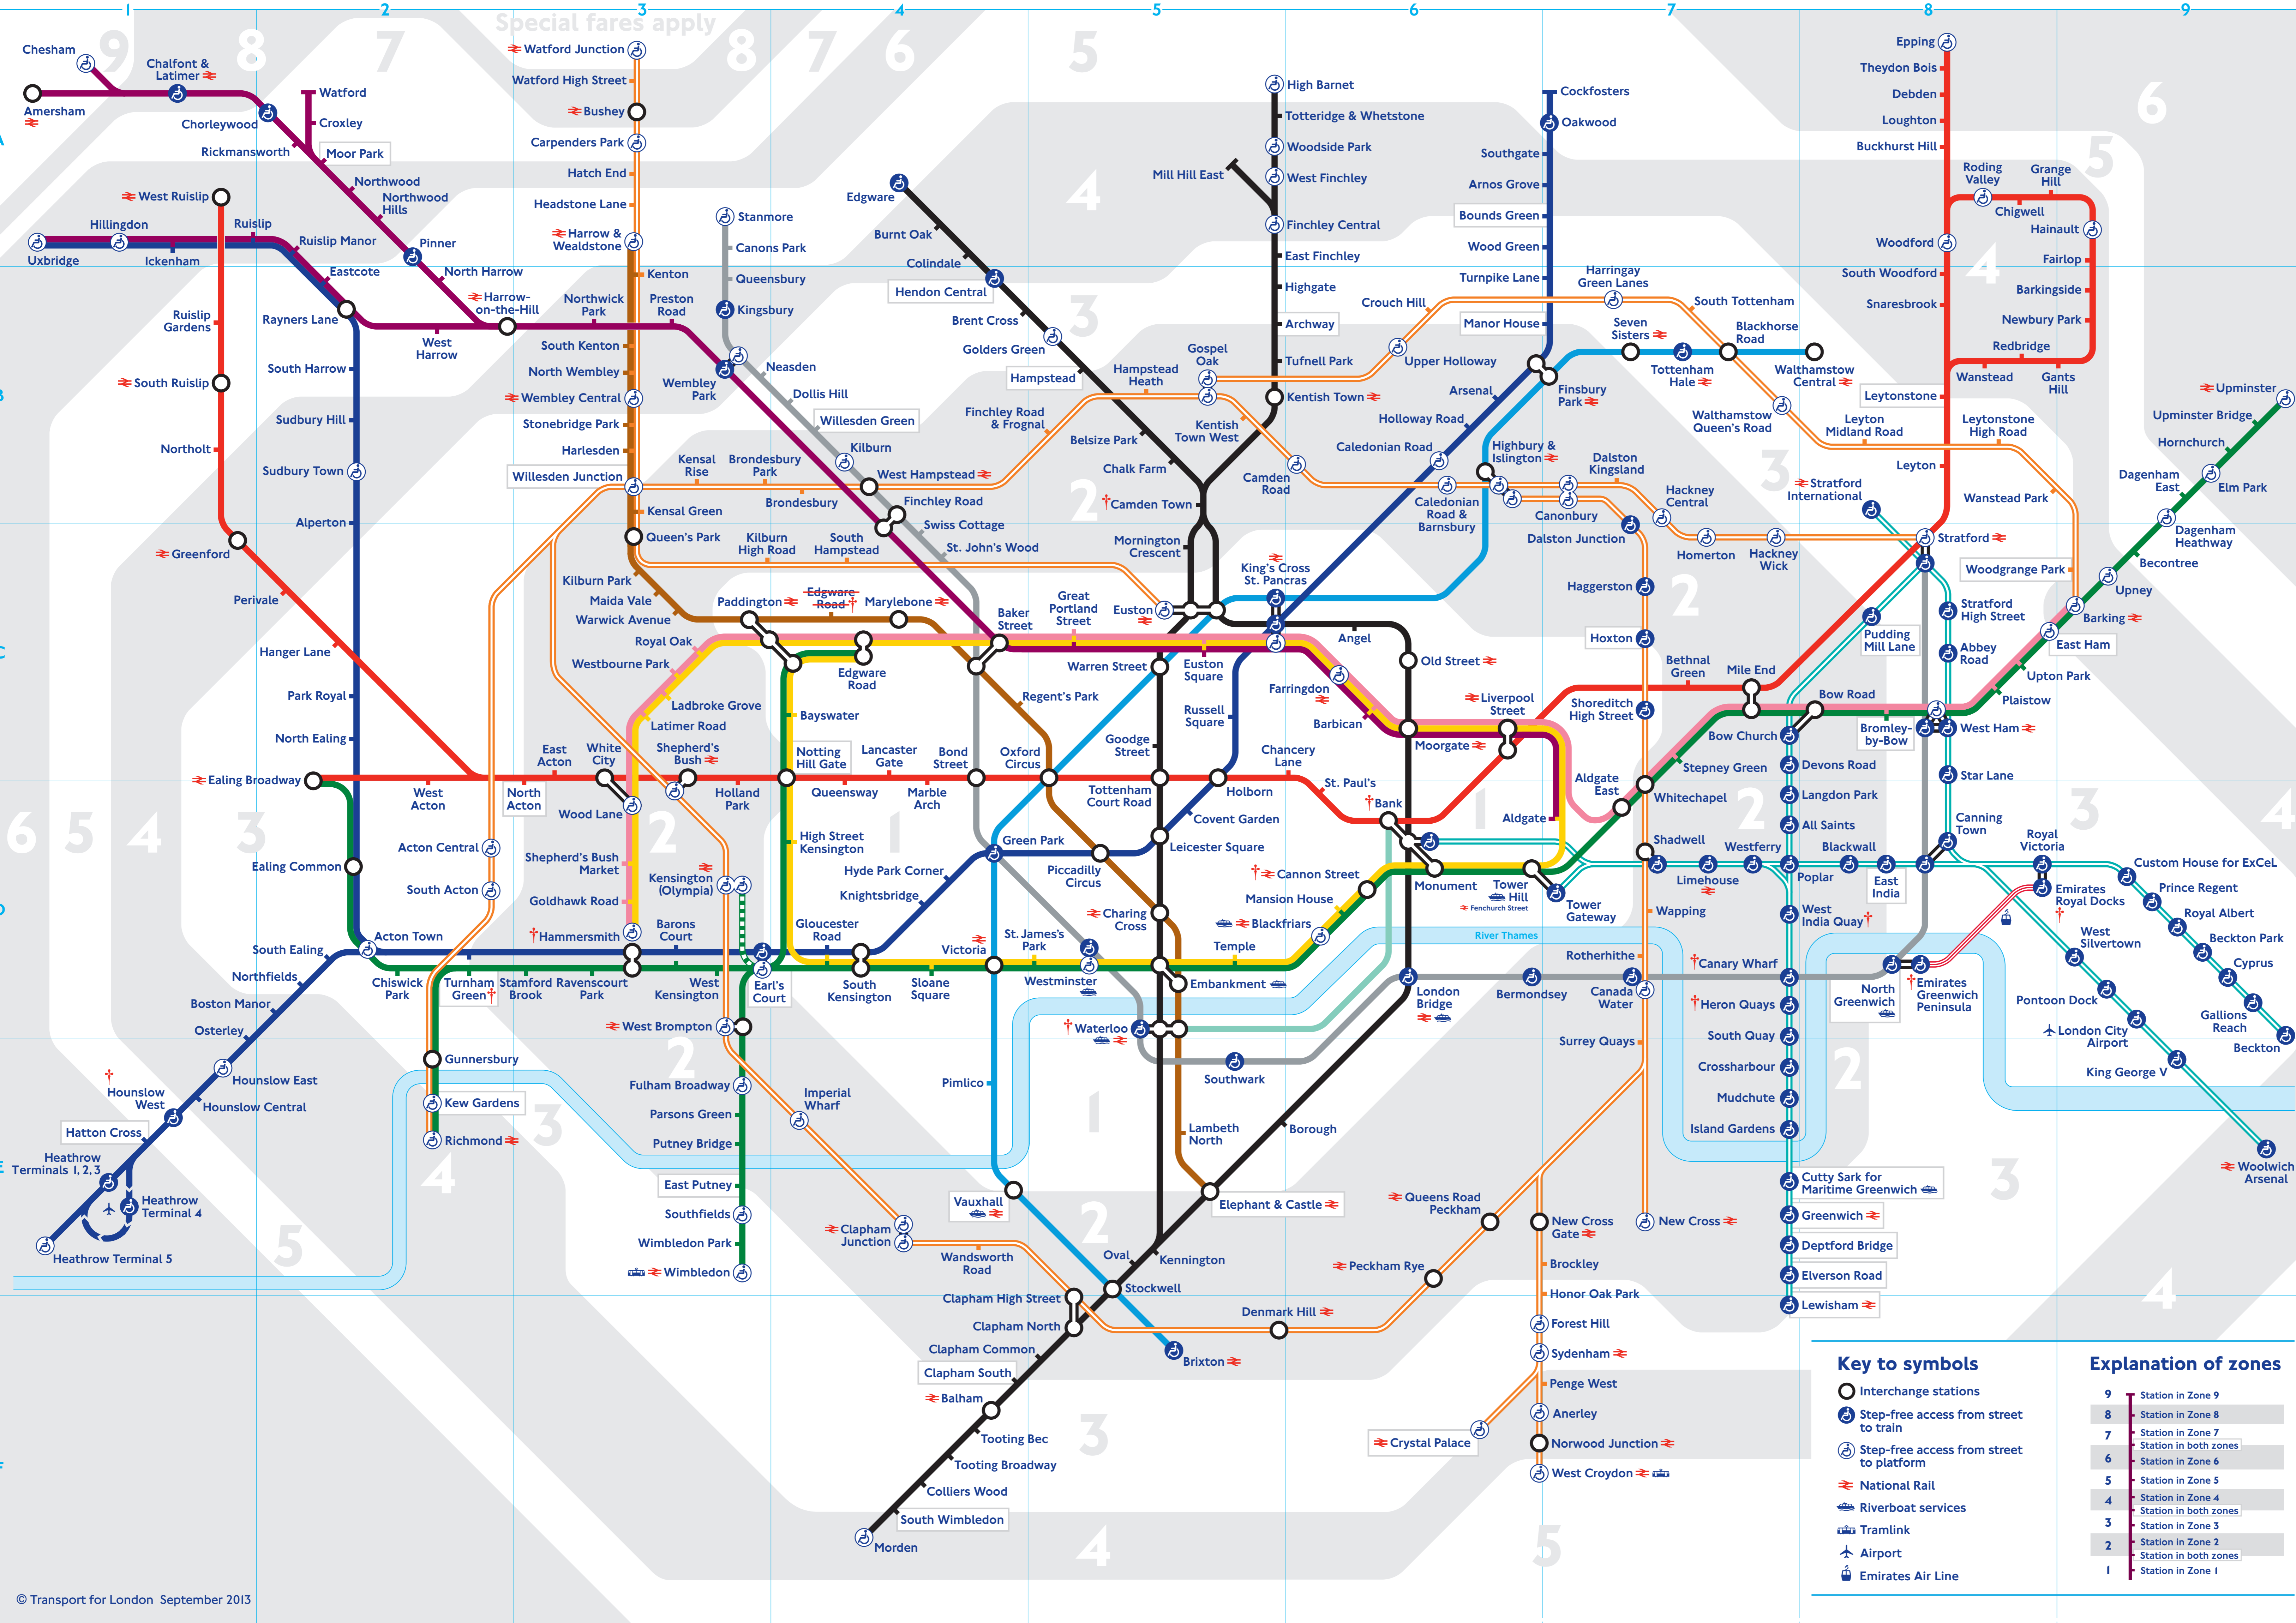

† Check before you travel
Bank
Waterloo & City line open between Bank and Waterloo 0621-0030 Mondays to Fridays and 0802-0030 Saturdays. Between Waterloo and Bank 0615-0030 Mondays to Fridays and 0800-0030 Saturdays. Closed Sundays and Public Holidays

Camden Town
Sunday 1300-1730 open for interchange and exit only

Canary Wharf
Step-free interchange between Underground, Canary Wharf DLR and Heron Quays DLR stations at street level

Cannon Street
Open until 2100 Mondays to Fridays and 0730-1930 Saturdays. Closed Sundays and Public Holidays

Edgware Road
Bakerloo line station closed until late December 2013

Emirates Greenwich Peninsula and Emirates Royal Docks
Special fares apply. Open 0700-2100 Mondays to Fridays, 0800-2100 Saturdays, 0900-2100 Sundays and 0800-2100 Public Holidays. Opening hours are reduced by one hour in the evening after 1 October 2013 and may be extended on certain events days. Please check close to the time of travel

Hammersmith
No lift service on the District and Piccadilly lines until late December 2013

Heron Quays
Step-free interchange between Heron Quays and Canary Wharf Underground station at street level

Hounslow West
Step-free access for manual wheelchair users only

Turnham Green
Served by Piccadilly line trains until 0650 Monday to Saturday, 0745 Sunday and after 2230 every evening. At other times use District line

Waterloo
Waterloo & City line open between Bank and Waterloo 0621-0030 Mondays to Fridays and 0802-0030 Saturdays. Between Waterloo and Bank 0615-0030 Mondays to Fridays and 0800-0030 Saturdays. Closed Sundays and Public Holidays

West India Quay
Not served by DLR trains from Bank towards Lewisham before 2100 on Mondays to Fridays

Key to lines

- Bakerloo
- Central
- Circle
- District
- District open weekends, public holidays and some Olympia events
- Hammersmith & City
- Jubilee
- Metropolitan
- Northern
- Piccadilly
- Victoria
- Waterloo & City
- DLR
- London Overground
- Emirates Air Line

Key to symbols

- Interchange stations
- ⊕ Step-free access from street to train
- ⊕ Step-free access from street to platform
- ≡ National Rail
- ⊕ Riverboat services
- ⊕ Tramlink
- ✈ Airport
- ⊕ Emirates Air Line

Explanation of zones

- Station in Zone 9
- Station in Zone 8
- Station in Zone 7
- Station in both zones
- Station in Zone 6
- Station in Zone 5
- Station in Zone 4
- Station in both zones
- Station in Zone 3
- Station in Zone 2
- Station in both zones
- Station in Zone 1